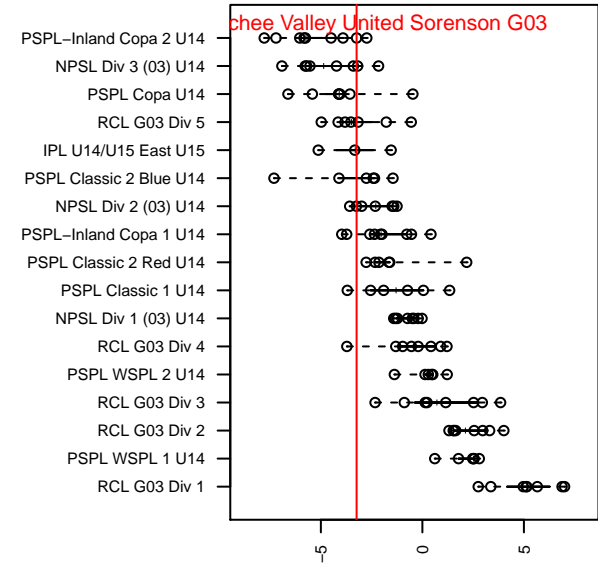

# Wenatchee Valley United Sorenson G03

Wenatchee, WA  
 G03 total strength=874  
 attack=1.81 defense=0.92  
 fall league = PSPL-Inland Copa 2 U14

alt names used:  
 UNITED SC G03- Sorenson  
 WV UNITEDG03 - UNITED

Venues played:  
 2016 Central WA Super Cup U14 Gold  
 2016 PSPL-Inland Copa 2 U14

**Wenatchee Valley United Sorenson G03**  
 Dots are actual minus expected GF (blue circles) and GA (red triangles).  
 Blue line is smoothed change in attack strength. Red is smoothed change in defense strength.

**attack and defense variance (black dot)  
relative to other teams  
and top 10 in region**

**attack and defense rating  
relative to others at age  
and all opponents in last 13 months**

**Performance relative to 13 month average**