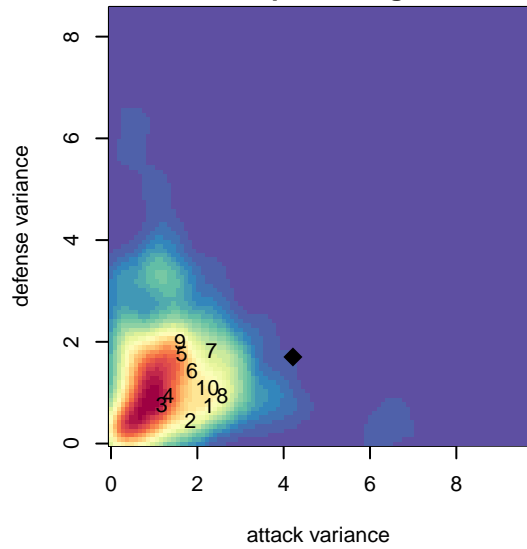

# Wenatchee Valley United Sorenson G03

Wenatchee, WA  
 G03 total strength=874  
 attack=1.81 defense=0.92  
 fall league = PSPL-Inland Copa 2 U14

alt names used:  
 UNITED SC G03- Sorenson  
 WV UNITEDG03 - UNITED

Venues played:  
 2016 Central WA Super Cup U14 Gold  
 2016 PSPL-Inland Copa 2 U14

**Wenatchee Valley United Sorenson G03**  
 Dots are actual minus expected GF (blue circles) and GA (red triangles).  
 Blue line is smoothed change in attack strength. Red is smoothed change in defense strength.

**attack and defense variance (black dot)  
relative to other teams  
and top 10 in region**

**attack and defense rating  
relative to others at age  
and all opponents in last 13 months**

**Performance relative to 13 month average**